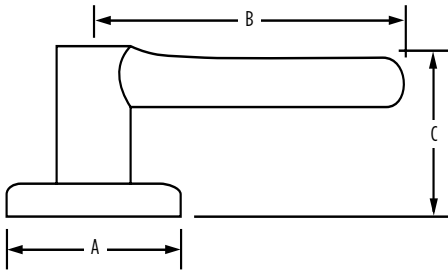

Privacy

Entry

Inactive

PRAGUE - MODERN ROSE	15 Satin Nickel	26 Polished Chrome	26D Satin Chrome	514 Matte Black
Passage	<input type="checkbox"/>	<input type="checkbox"/>	<input type="checkbox"/>	<input type="checkbox"/>
Privacy	<input type="checkbox"/>	<input type="checkbox"/>	<input type="checkbox"/>	<input type="checkbox"/>
Entry	<input type="checkbox"/>	<input type="checkbox"/>	<input type="checkbox"/>	<input type="checkbox"/>
Inactive	<input type="checkbox"/>	<input type="checkbox"/>	<input type="checkbox"/>	<input type="checkbox"/>

SPECIFICATIONS

Door Prep	Cross Bore 2-1/8" Edge Bore 1"
Backset	Adjustable to 2-3/8" or 2-3/4"
Door Thickness	1-3/8" - 1-3/4" doors standard. 2-1/4" doors optional
Cylinder	SmartKey
Faceplates	1" x 2-1/4". Includes square corner, radius corner and drive-in
Strikes	2-1/4" full lip. Includes square corner and radius corner
Bolt	1/2" throw. Nickel plated
Door Handing	Reversible for right or left-hand doors
ANSI/BHMA	A156.2 Grade 2
ADA	N/A
ASTM	All Weiser product meets ASTM E 331 water penetration testing

Dimensions	A	B	C	C (Keyed)
Prague	2 1/16"	4 1/4"	2 1/2"	

WARRANTY:

Weiser™ products provide a "Lifetime Mechanical Warranty" that covers all defects in material and workmanship. For more information, please visit weiserlock.com/en/warranty.